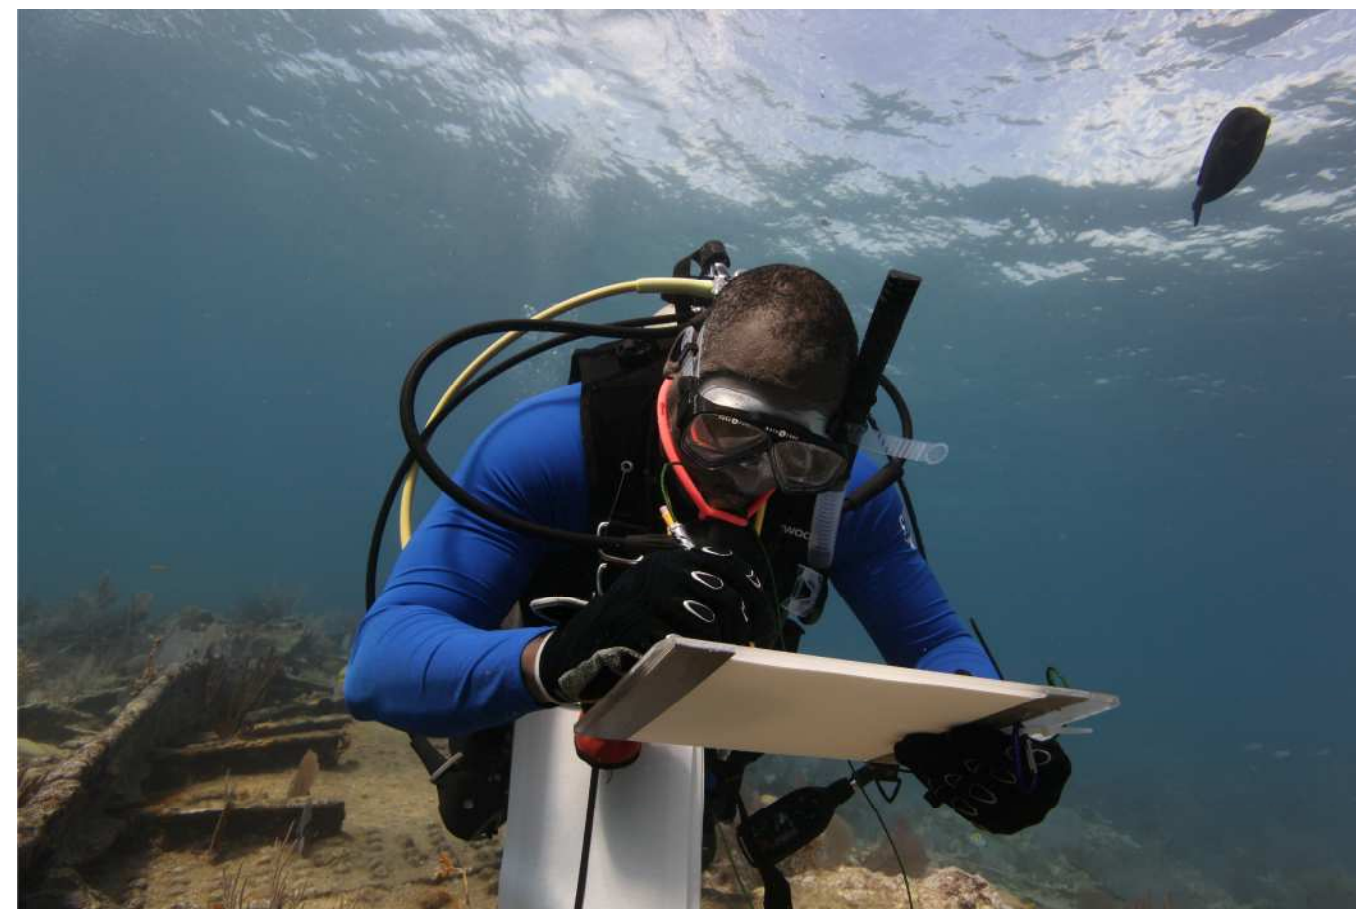

GROUP PICTURE 2012

GROUP PICTURE 2014

GROUP PICTURE 2015

"HANNAH M. BELL SHIP PHOTOS"

REVISIONS:	
DATE:	

DIVING WITH A PURPOSE UNDERWATER ARCHAEOLOGY
 NATIONAL MARINE SANCTUARIES AND
 NATIONAL OCEANIC AND ATMOSPHERE ADMINISTRATION

PROJ. NO.	
SCALE:	NONE
DATE:	NOVEMBER 2016
SESSION:	FINAL
PHOTOGRAPHS	A - 5