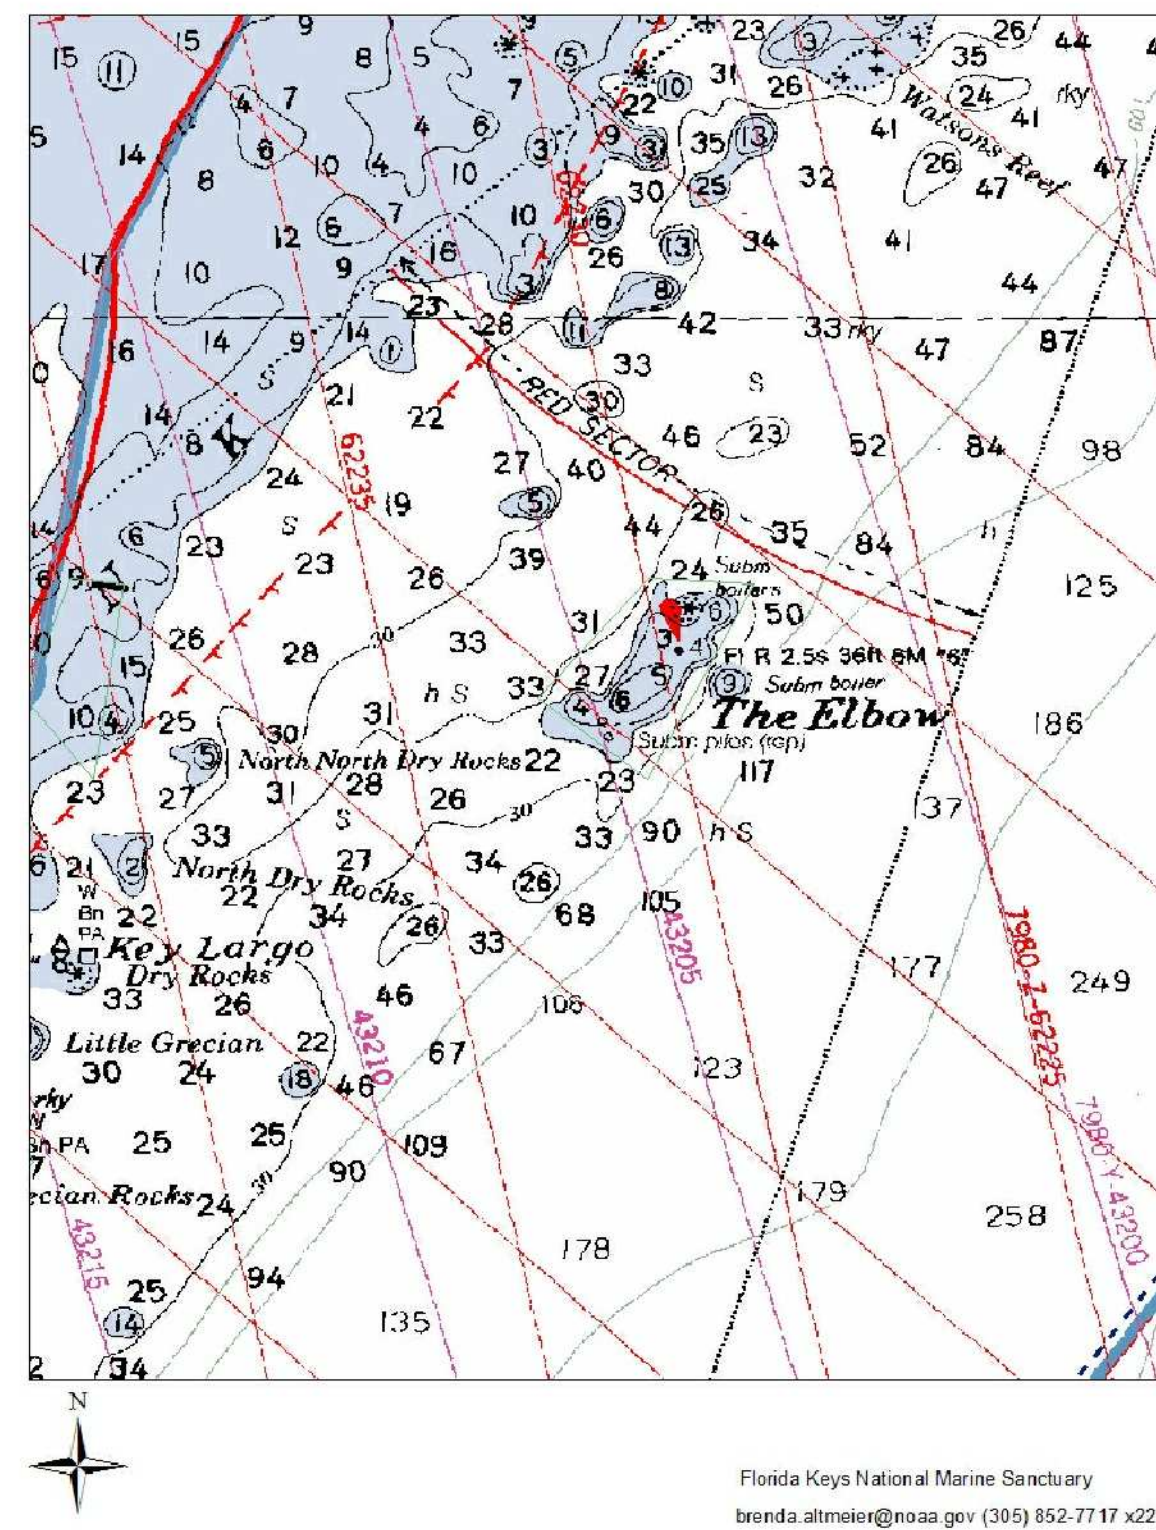

DIVING WITH A PURPOSE AND FLORIDA KEYS NATIONAL MARINE SANCTUARIES

NATIONAL OCEANIC AND ATMOSPHERIC ADMINISTRATION

UNDERWATER ARCHAEOLOGY

VICINITY MAP

CITY OF WASHINGTON
FLORIDA KEYS

"HANNAH M. BELL SHIPWRECK" MISSION

LIST OF DRAWINGS

- A-1 COVER SHEET AND MAP
- A-2 UNDERWATER PHOTOGRAPH
- A-3 MASTER MAP PLAN
- A-4 HISTORY
- A-5 PHOTOGRAPHS
- A-6 PHOTOGRAPHS

DRAWN BY GAYLE CARTER PATRICK

REVISIONS:

NO.	DATE:

DIVING WITH A PURPOSE UNDERWATER ARCHAEOLOGY
NATIONAL MARINE SANCTUARIES AND
NATIONAL OCEANIC AND ATMOSPHERE ADMINISTRATION

PROJ. NO. HANNAH M. BELL

SCALE: NONE

DATE: NOVEMBER 2016

SESSION: FINAL

COVER SHEET

A-1