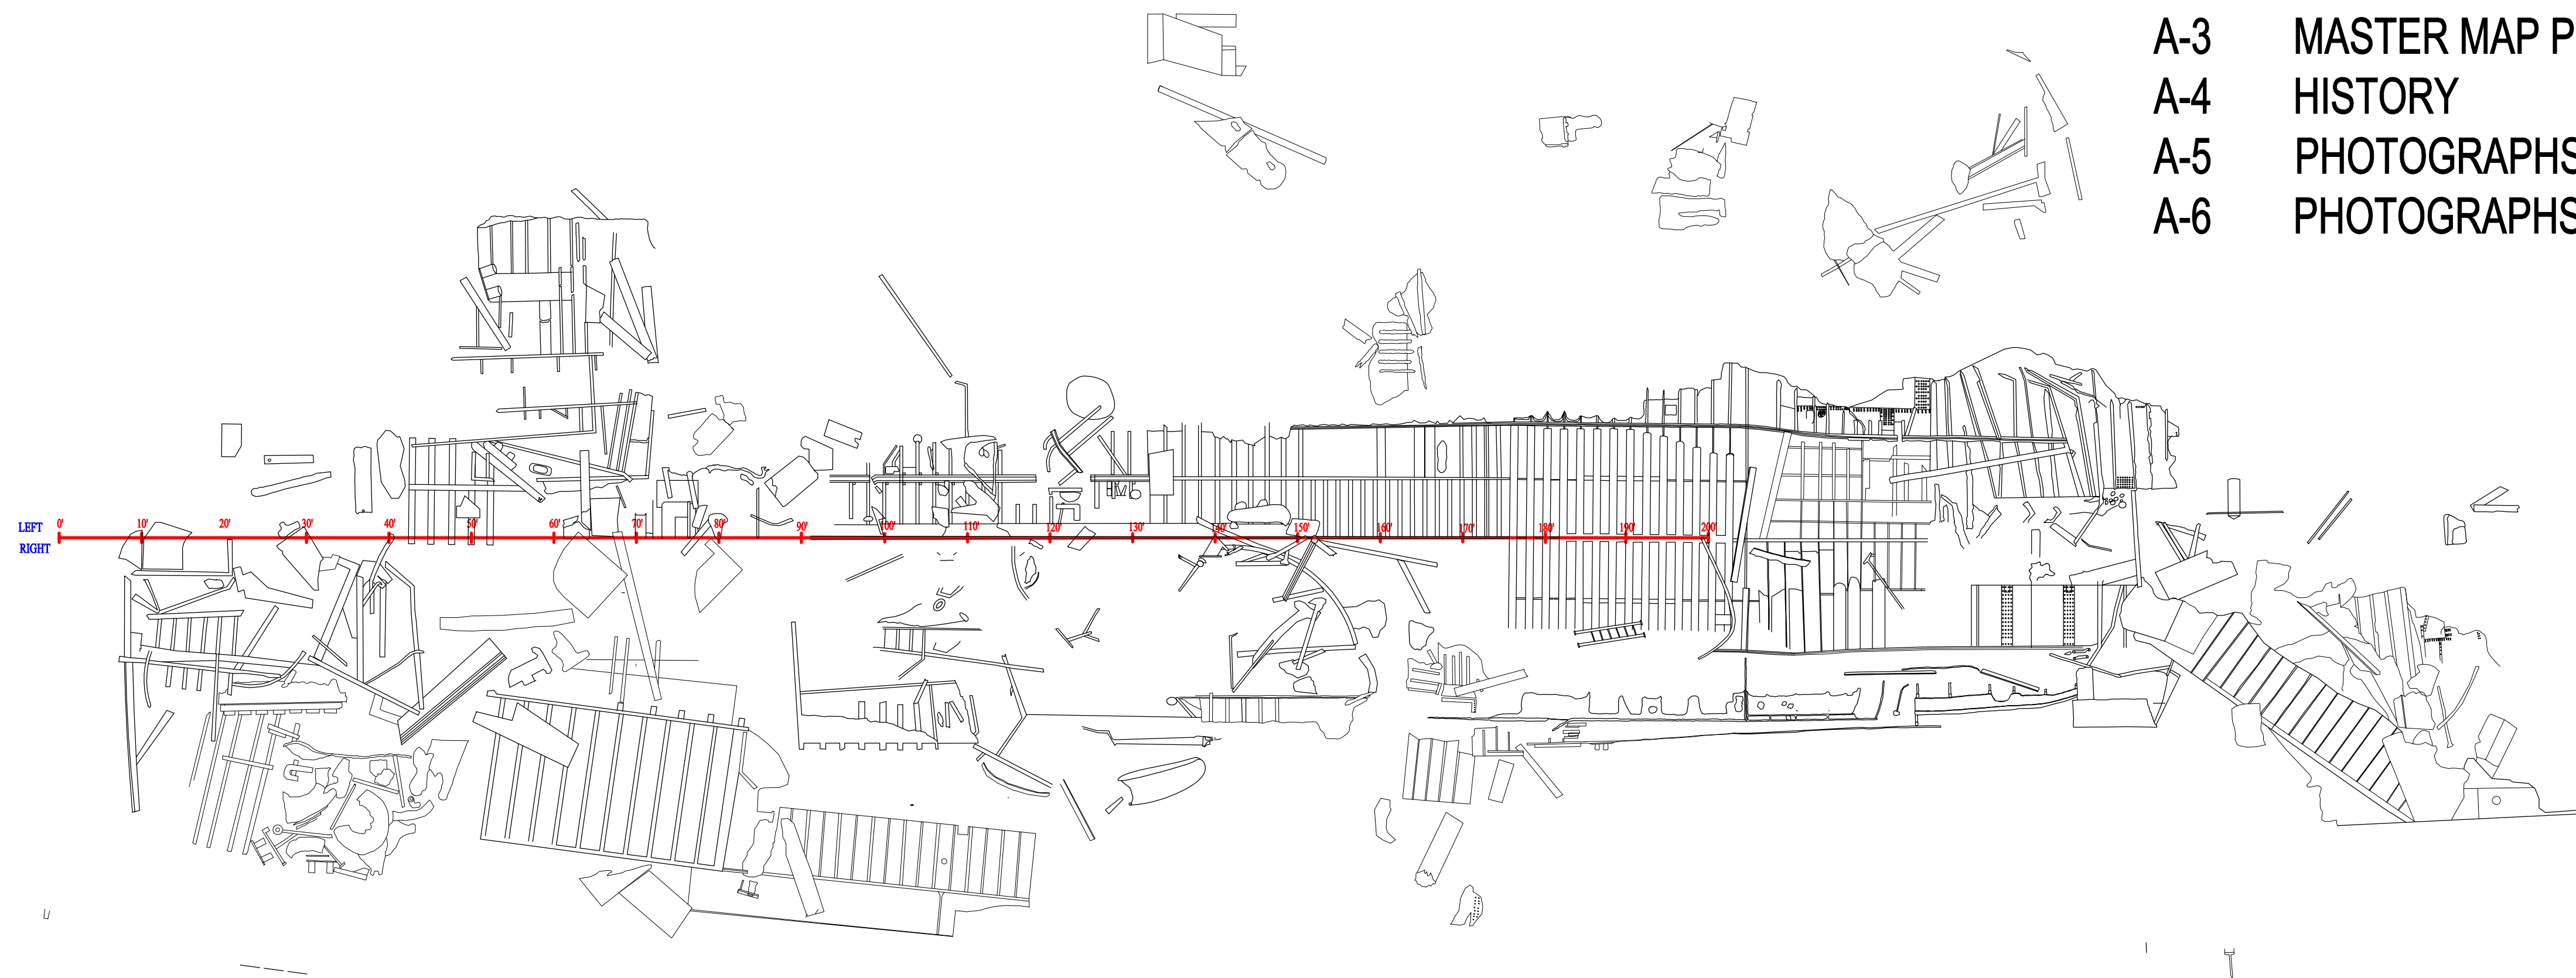

DIVING WITH A PURPOSE AND FLORIDA KEYS NATIONAL MARINE SANCTUARIES

NATIONAL OCEANIC AND ATMOSPHERIC ADMINISTRATION

UNDERWATER ARCHAEOLOGY

VICINITY MAP

CITY OF WASHINGTON
FLORIDA KEYS

"HANNAH M. BELL SHIPWRECK" MISSION

LIST OF DRAWINGS

- A-1 COVER SHEET AND MAP
- A-2 UNDERWATER PHOTOGRAPH
- A-3 MASTER MAP PLAN
- A-4 HISTORY
- A-5 PHOTOGRAPHS
- A-6 PHOTOGRAPHS

DRAWN BY GAYLE CARTER PATRICK

REVISIONS:

NO.	DATE:

DIVING WITH A PURPOSE UNDERWATER ARCHAEOLOGY
NATIONAL MARINE SANCTUARIES AND
NATIONAL OCEANIC AND ATMOSPHERE ADMINISTRATION

PROJ. NO. HANNAH M. BELL

SCALE: NONE

DATE: NOVEMBER 2016

SESSION: FINAL

COVER SHEET

A-1